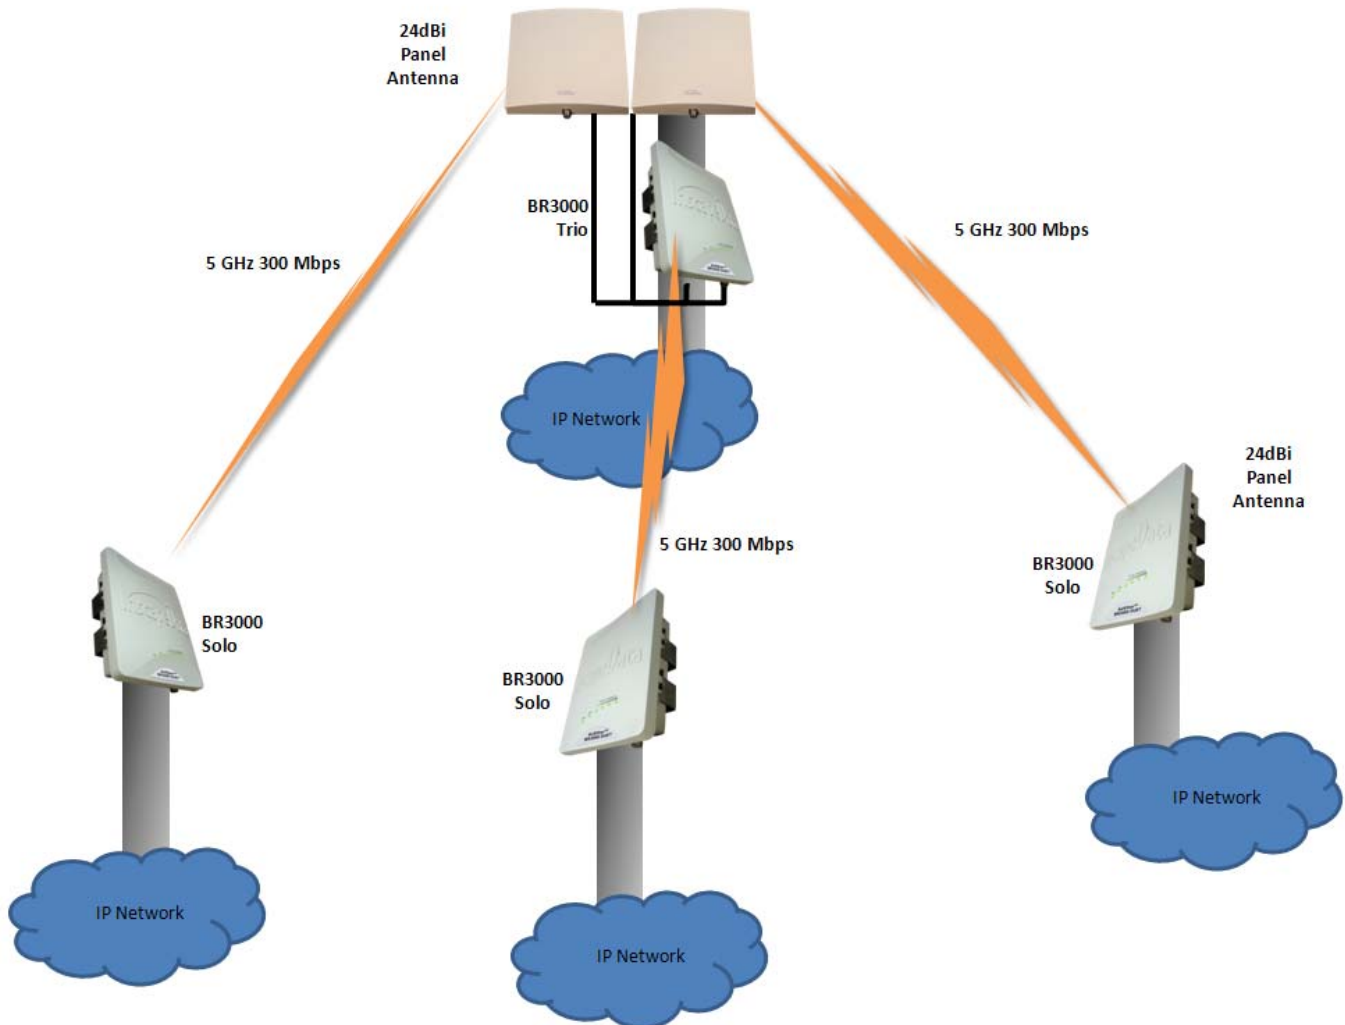

AIREETHER™ BR3000 TRIO APPLICATION NOTE

System Reference Diagram

The BR3000 Trio offers three 2x2 MIMO radio. When paired with three high gain antenna, provides 900Mbps aggregated data rate, triple the amount offered in the BR3000 Solo. Typical deployment looks like the following:

Applications:

1. Large Video Security Application
2. Enterprise Backhaul
3. Federal & Government
4. Education, e.g., Larger Campus
5. Carrier